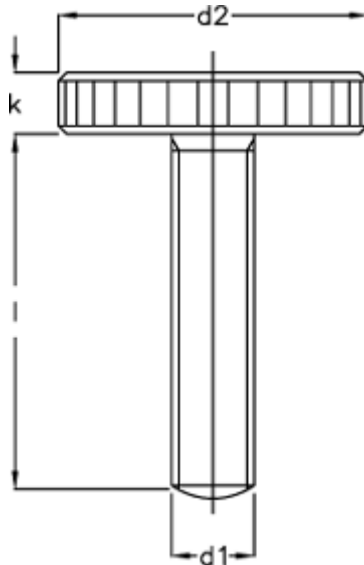

Article number: 20701603

Description: E+G Flat knurled thumb screw DIN 653-M4-20

Measures

d1 = M4

d2 = 16

K = 3.5

Length l = 20